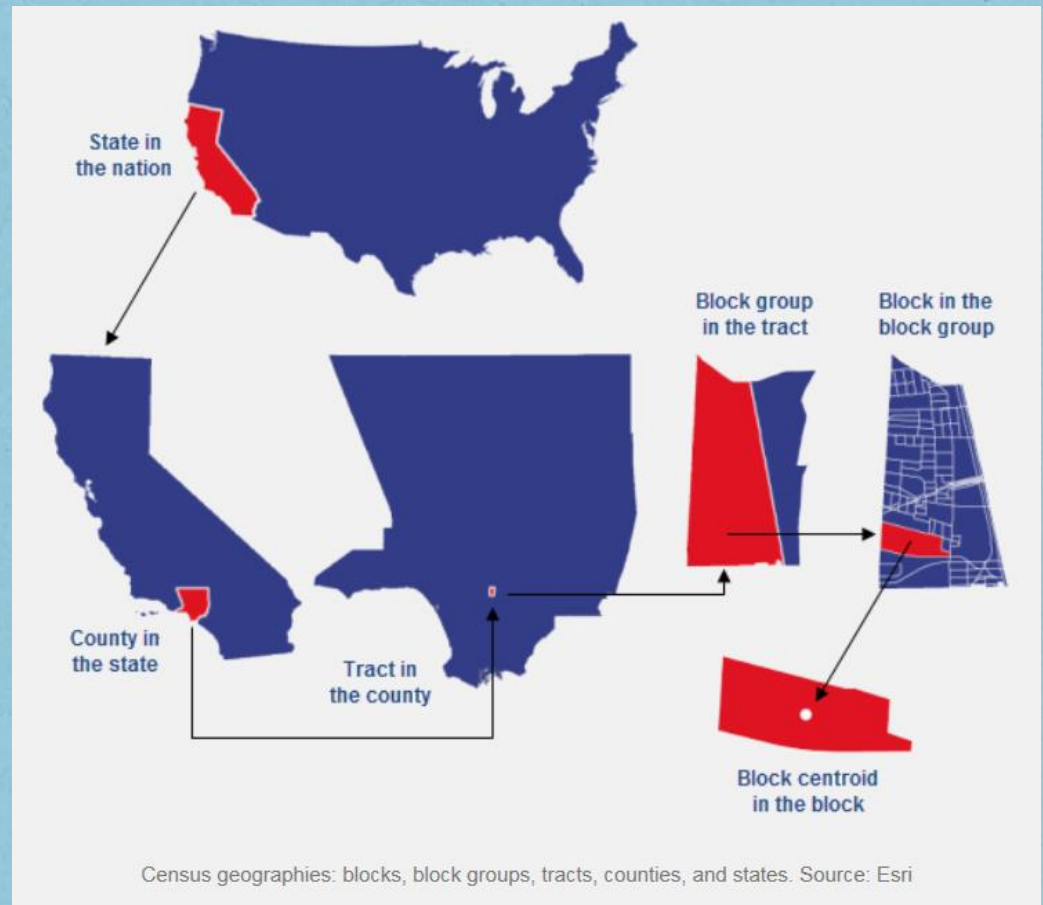

Thresholds for ACS data

Census Geographies in a Nutshell

Others:

- ZCTA
- Place
- MCD
- Congressional District

How to use Census Data

1. Geography (State, Co., ZIP or Tract)

2. Subject (Demographic, Economic, etc.)

3. Time Frame (2000, 2010, 2009-14 ACS)

American Factfinder Tips

-Search by
"Geographies"

American Factfinder Tips

-The 4 main "tabs":

List:

A drop-down method for finding your "area".

Name:

A key word search (The "filter-basket" method).

Address:

Look up a single address & its demographics

Map:

See a map of the area you select

The screenshot shows the 'Select Geographies' window with four tabs: List, Name, Address, and Map. The 'List' tab is selected. The window contains the following elements:

- Header: Select Geographies (with a 'CLOSE X' button)
- Navigation: List, Name, Address, Map (with arrows pointing from the text above to each tab)
- Section: Select geographies to add to Your Selections ?
- Radio buttons: Select from: most requested geographic types all geographic types
- Dropdown menu: Select a geographic type: -- select a geographic type --
- Text: Didn't find your geographic type? Click the 'all geographic types' radio button above, or try the Name, Address or Map geography search options instead.